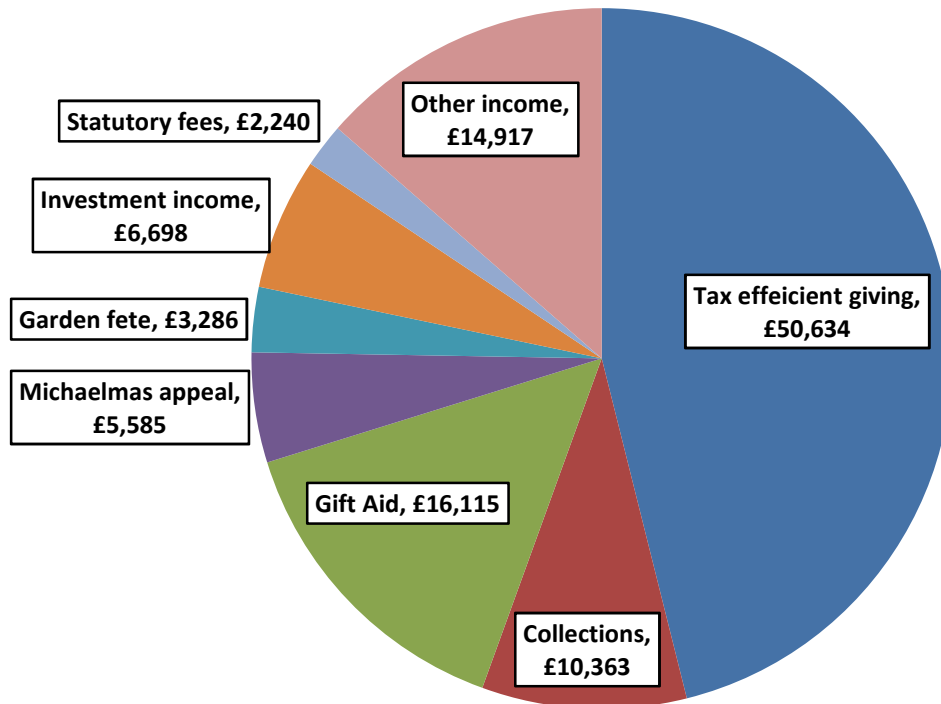

St Mark's Church, Newnham

General Fund - unrestricted

Incoming Resources 2016

Resources Expended 2016